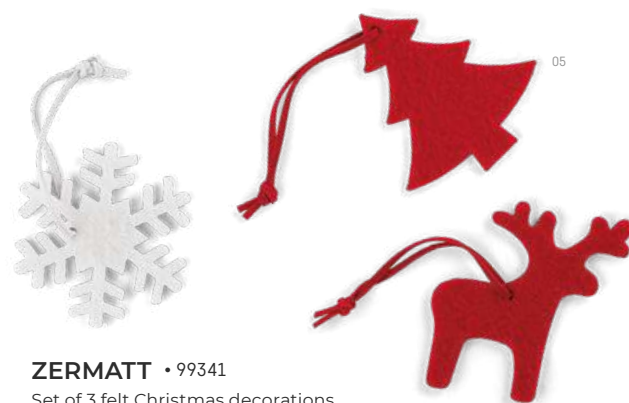

ZERMATT • 99341

Set of 3 felt Christmas decorations.
3 different decorations.

± 65 x 70 x 3 mm