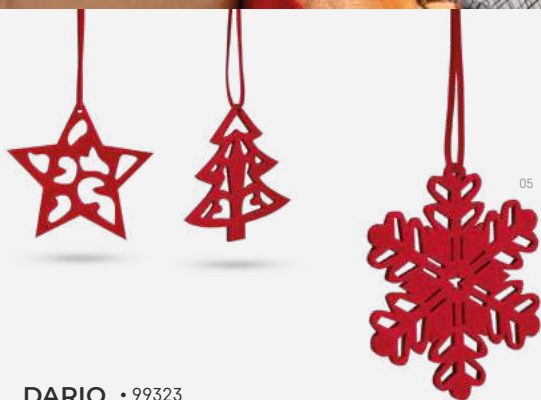

± 65 x 70 x 3 mm

**ZERMATT • 99341**

Set of 3 felt Christmas decorations.  
3 different decorations.

± 65 x 70 x 3 mm

**DARIO • 99323**

Set of 3 felt Christmas decorations.  
3 different decorations.

80 x 90 x 3 mm