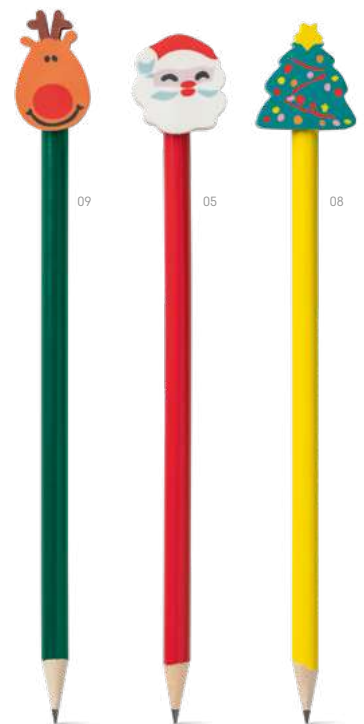

### DAISY • 91936

**DIY** Wooden ball pen. With wooden Santa Claus figure.

± 170 mm

✂ PDP - 50 x 6 mm

### WINDHAM • 99335

Set to paint on wood. Includes 3 Christmas decorations with drawings to paint, with ribbons to hang and 4 colored pencils.

▮ 122 x 94 x 14 mm

▮ DUV - 60 x 25 mm