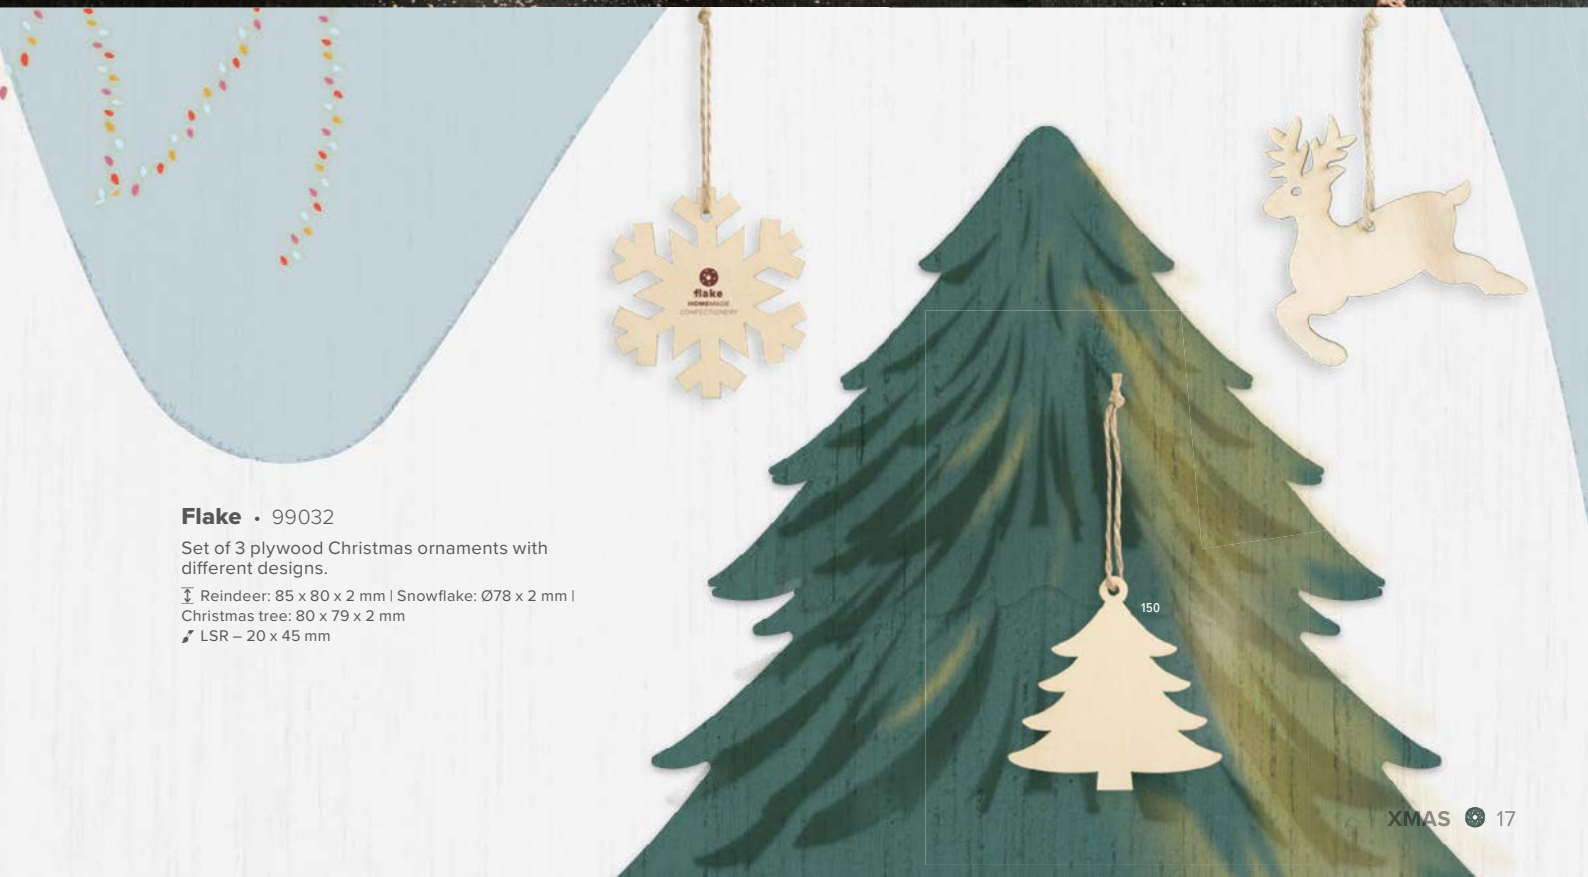

⊥ 65 x 78 x 2,5 mm

✂ SCR – 25 x 25 mm

**Aspen** • 99332 (B)

Star-shaped wooden Christmas decoration.

⊥ 75 x 78 x 2,5 mm

✂ SCR – 30 x 15 mm

**Sandbech** • 99333 (C)

Wooden Christmas decoration in the shape of a Christmas boot.

⊥ 59 x 78 x 2,5 mm

✂ SCR – 25 x 25 mm

**Flake** • 99032

Set of 3 plywood Christmas ornaments with different designs.

📏 Reindeer: 85 x 80 x 2 mm | Snowflake: Ø78 x 2 mm |

📏 Christmas tree: 80 x 79 x 2 mm

🔪 LSR – 20 x 45 mm