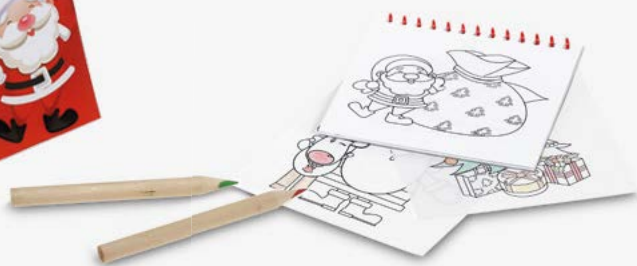

▮ Sizes: S (6.5-8.5); M (9-11); L (12.5-1.5)  
 ▮ STI – 45 x 50 mm

**Vedder** • 91757 **A**

**DIY** Colouring set: 8 cards with drawings to color, 6 crayons and hanging ribbons.

▮ 92 x 140 x 10 mm

▮ SCR – 60 x 40 mm